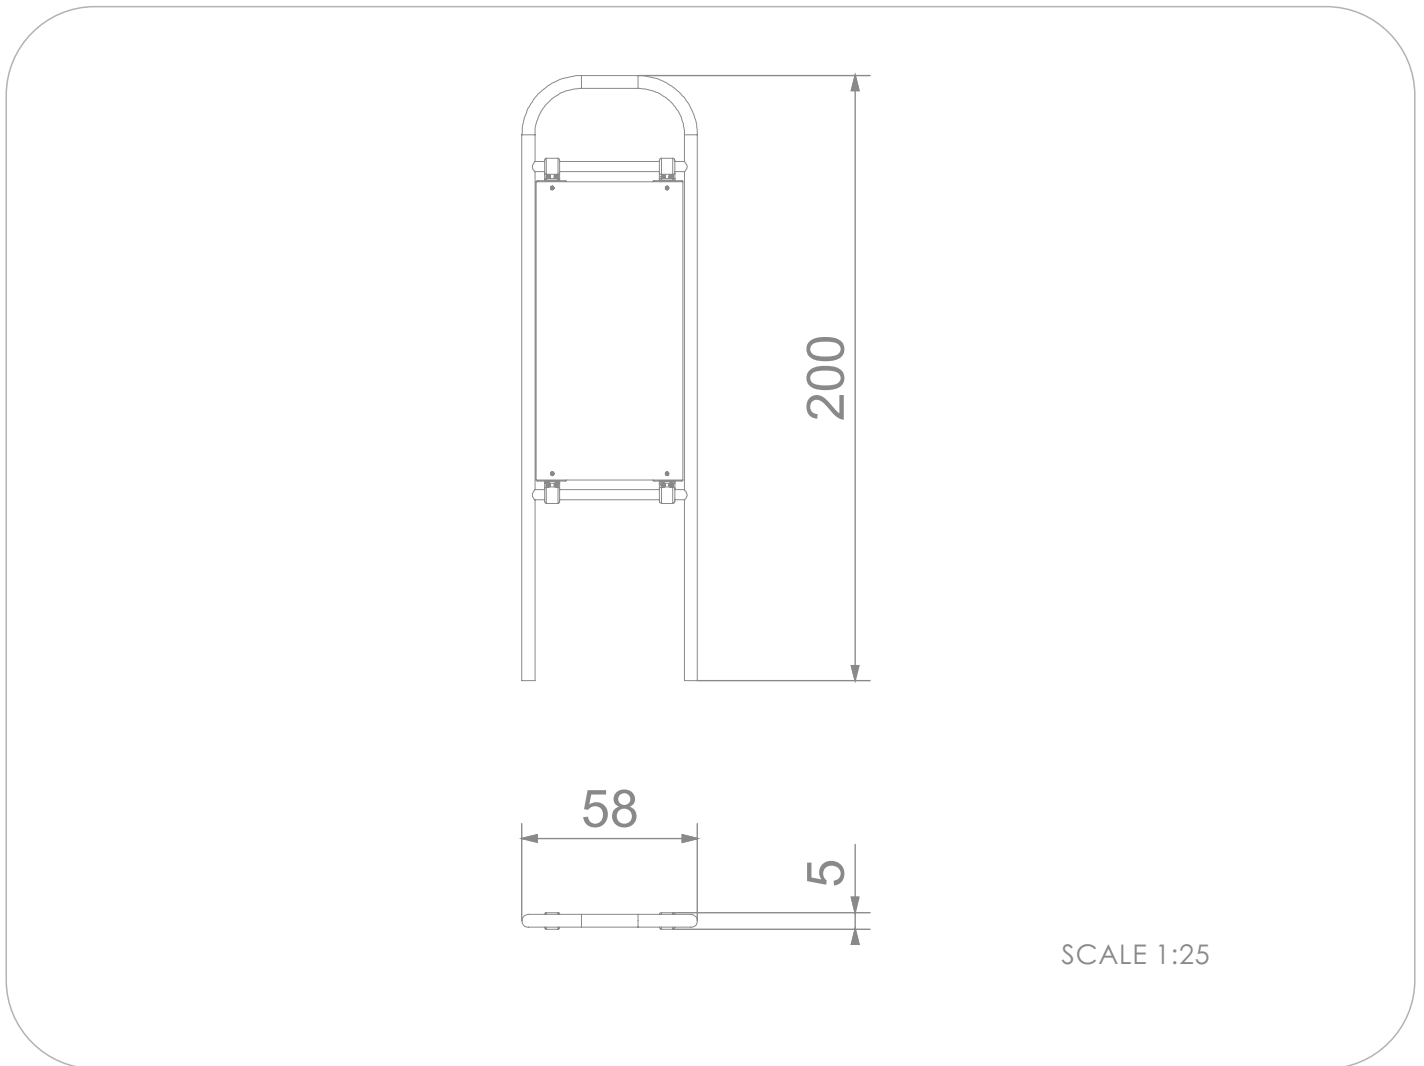

7600

INFORMATION ABOUT THE PRODUCT

Dimensions	58 x 5 cm
Overall height	200 cm
Availability of spare parts	YES

**MATERIALS:**

SOLID CONSTRUCTION MADE OF BLACKSTEEL S235JR, CLEANED IN THE SANDBLASTING PROCESS	SYSTEM OF CONNECTORS AND CLAMPS MADE OF STRONG ALUMINIUM ALLOY	INFORMATION BOARD WITH PRINTOUT ON UV-RESISTANT FOIL, GLUED TO A HOT DIP GALVANISED METAL SHEET
